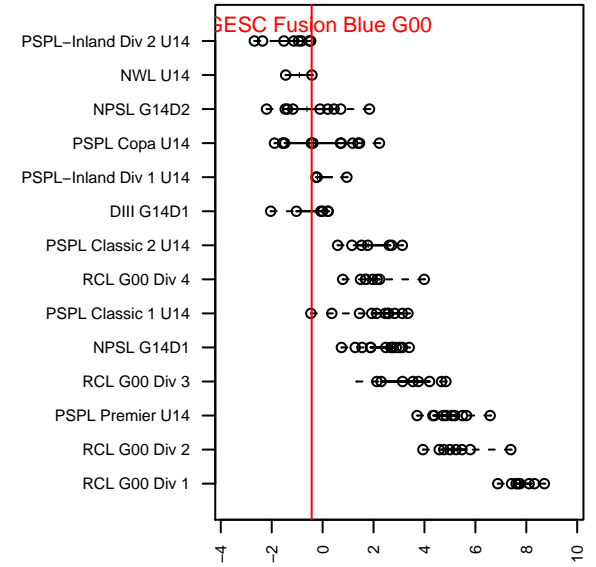

SGESC Fusion Blue G00

Spanaway Graham Eatonville SC
Graham, WA
G00 total strength=830
attack=1 defense=1.23
fall league = PSPL Copa U14

alt names used:
Fusion Blue
SGESC Fusion 00 Blue
SGEO Fusion Blue 00

Venues played:
2014 KITG GU14 Green
2014 Tyee Cup Silver U13-14
2014 PSPL Copa U14

**attack and defense variance (black dot)
relative to other teams
and top 10 in region**

**attack and defense rating
relative to others at age
and all opponents in last 13 months**